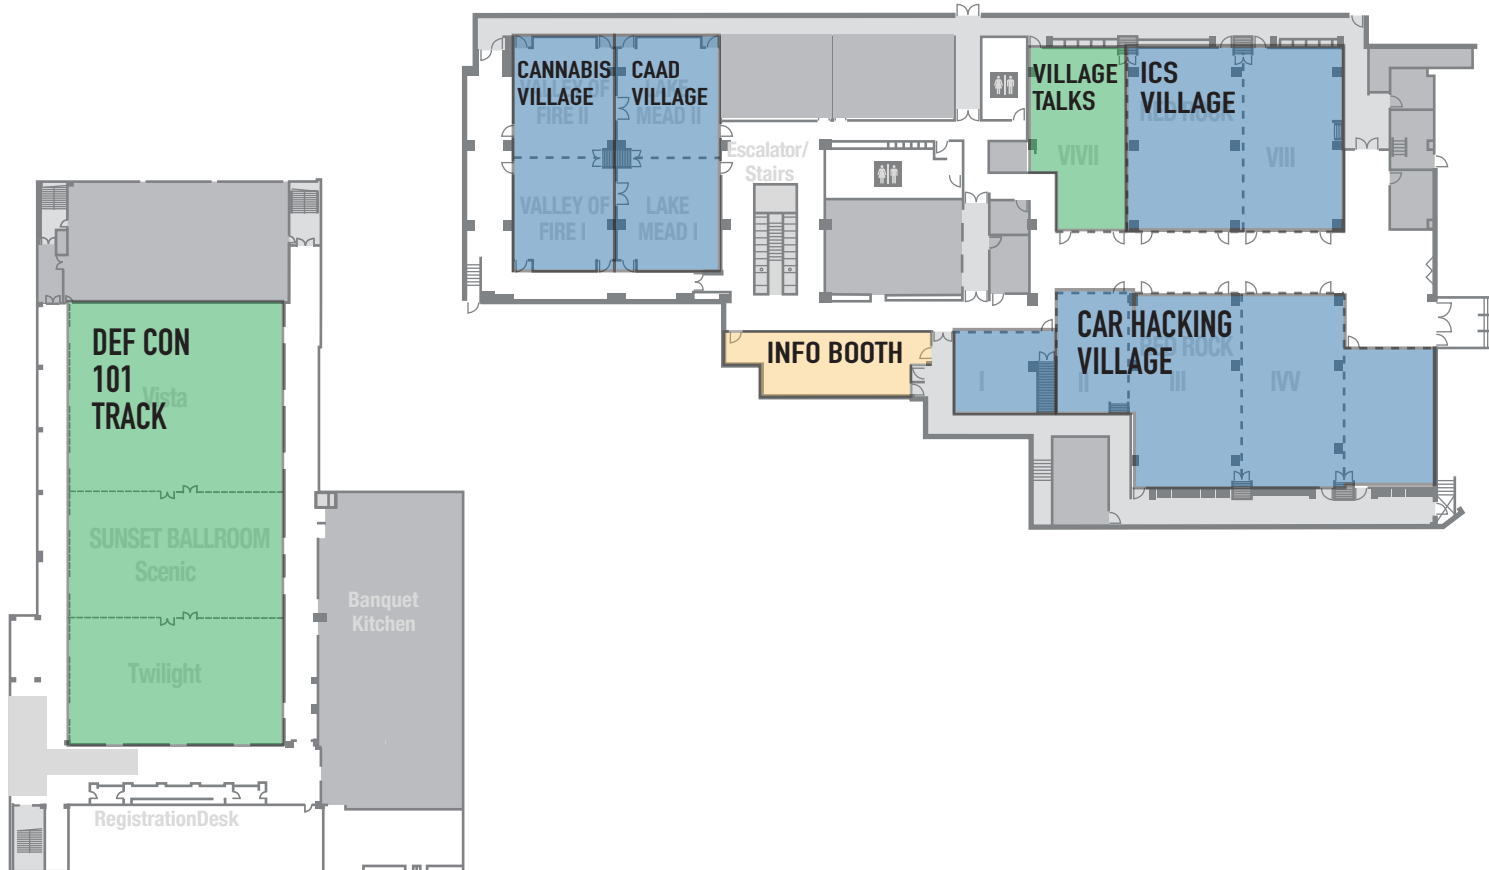

FLAMINGO LAS VEGAS

DEF CON 26 Floorplan

EXECUTIVE CONFERENCE CENTER LOWER LEVEL

CORPORATE CONVENTION CENTER THIRD FLOOR