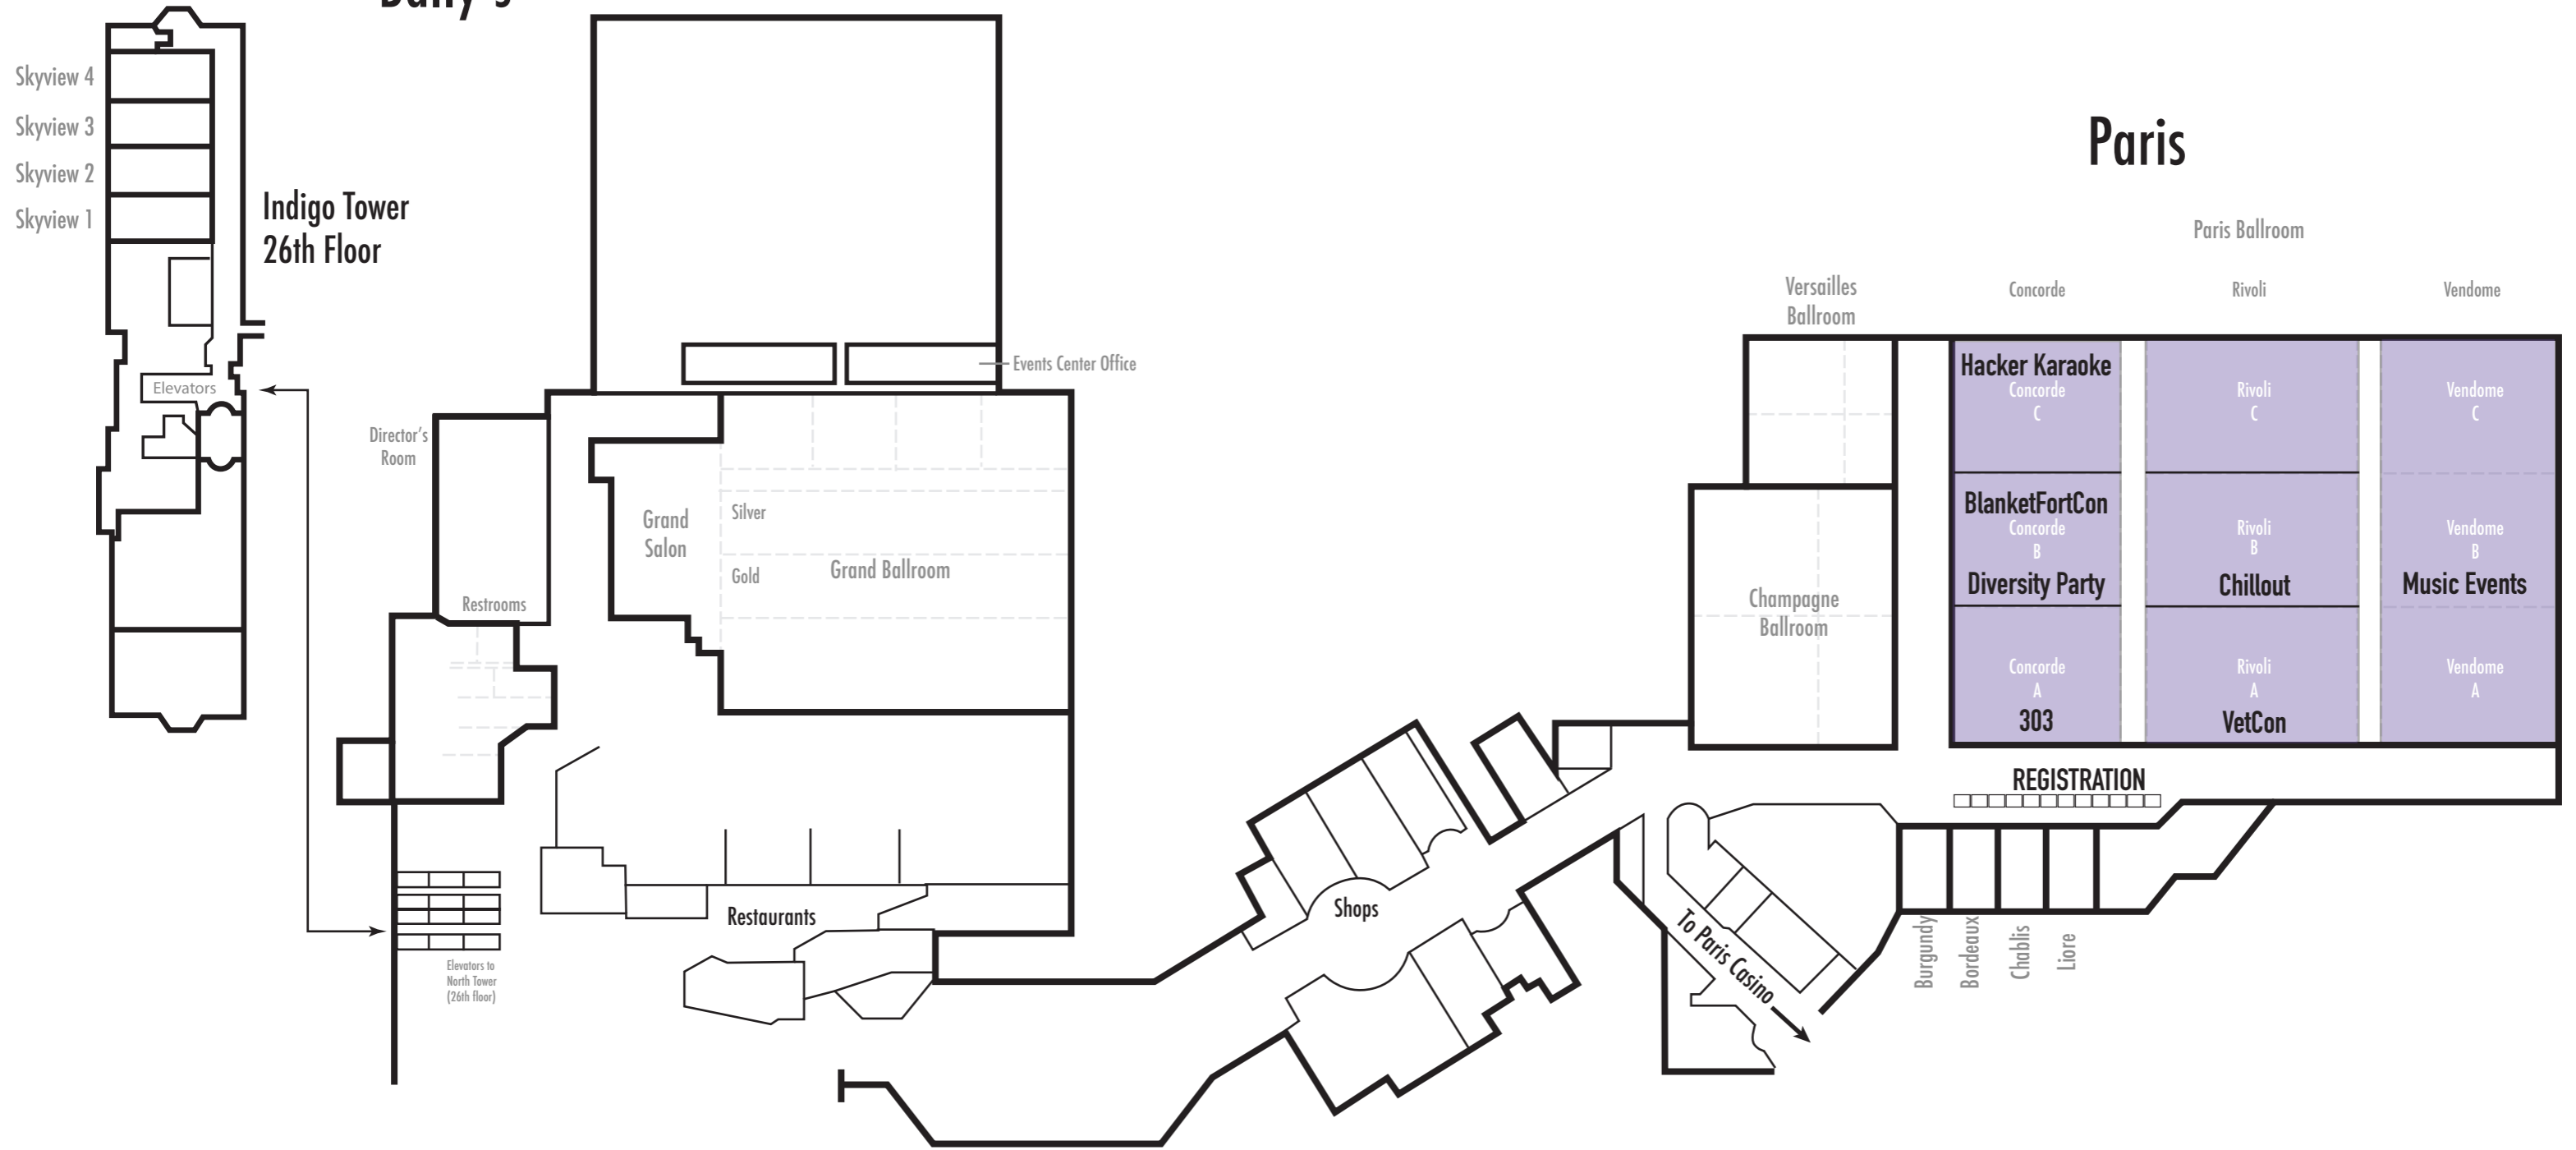

DEF CON 27 PARIS/BALLY'S FRIDAY NIGHT FLOORPLAN

Bally's

Paris

To Bally's Casino & Jubilee Tower
(past Casino for Social Engineer Village & Skytalks)