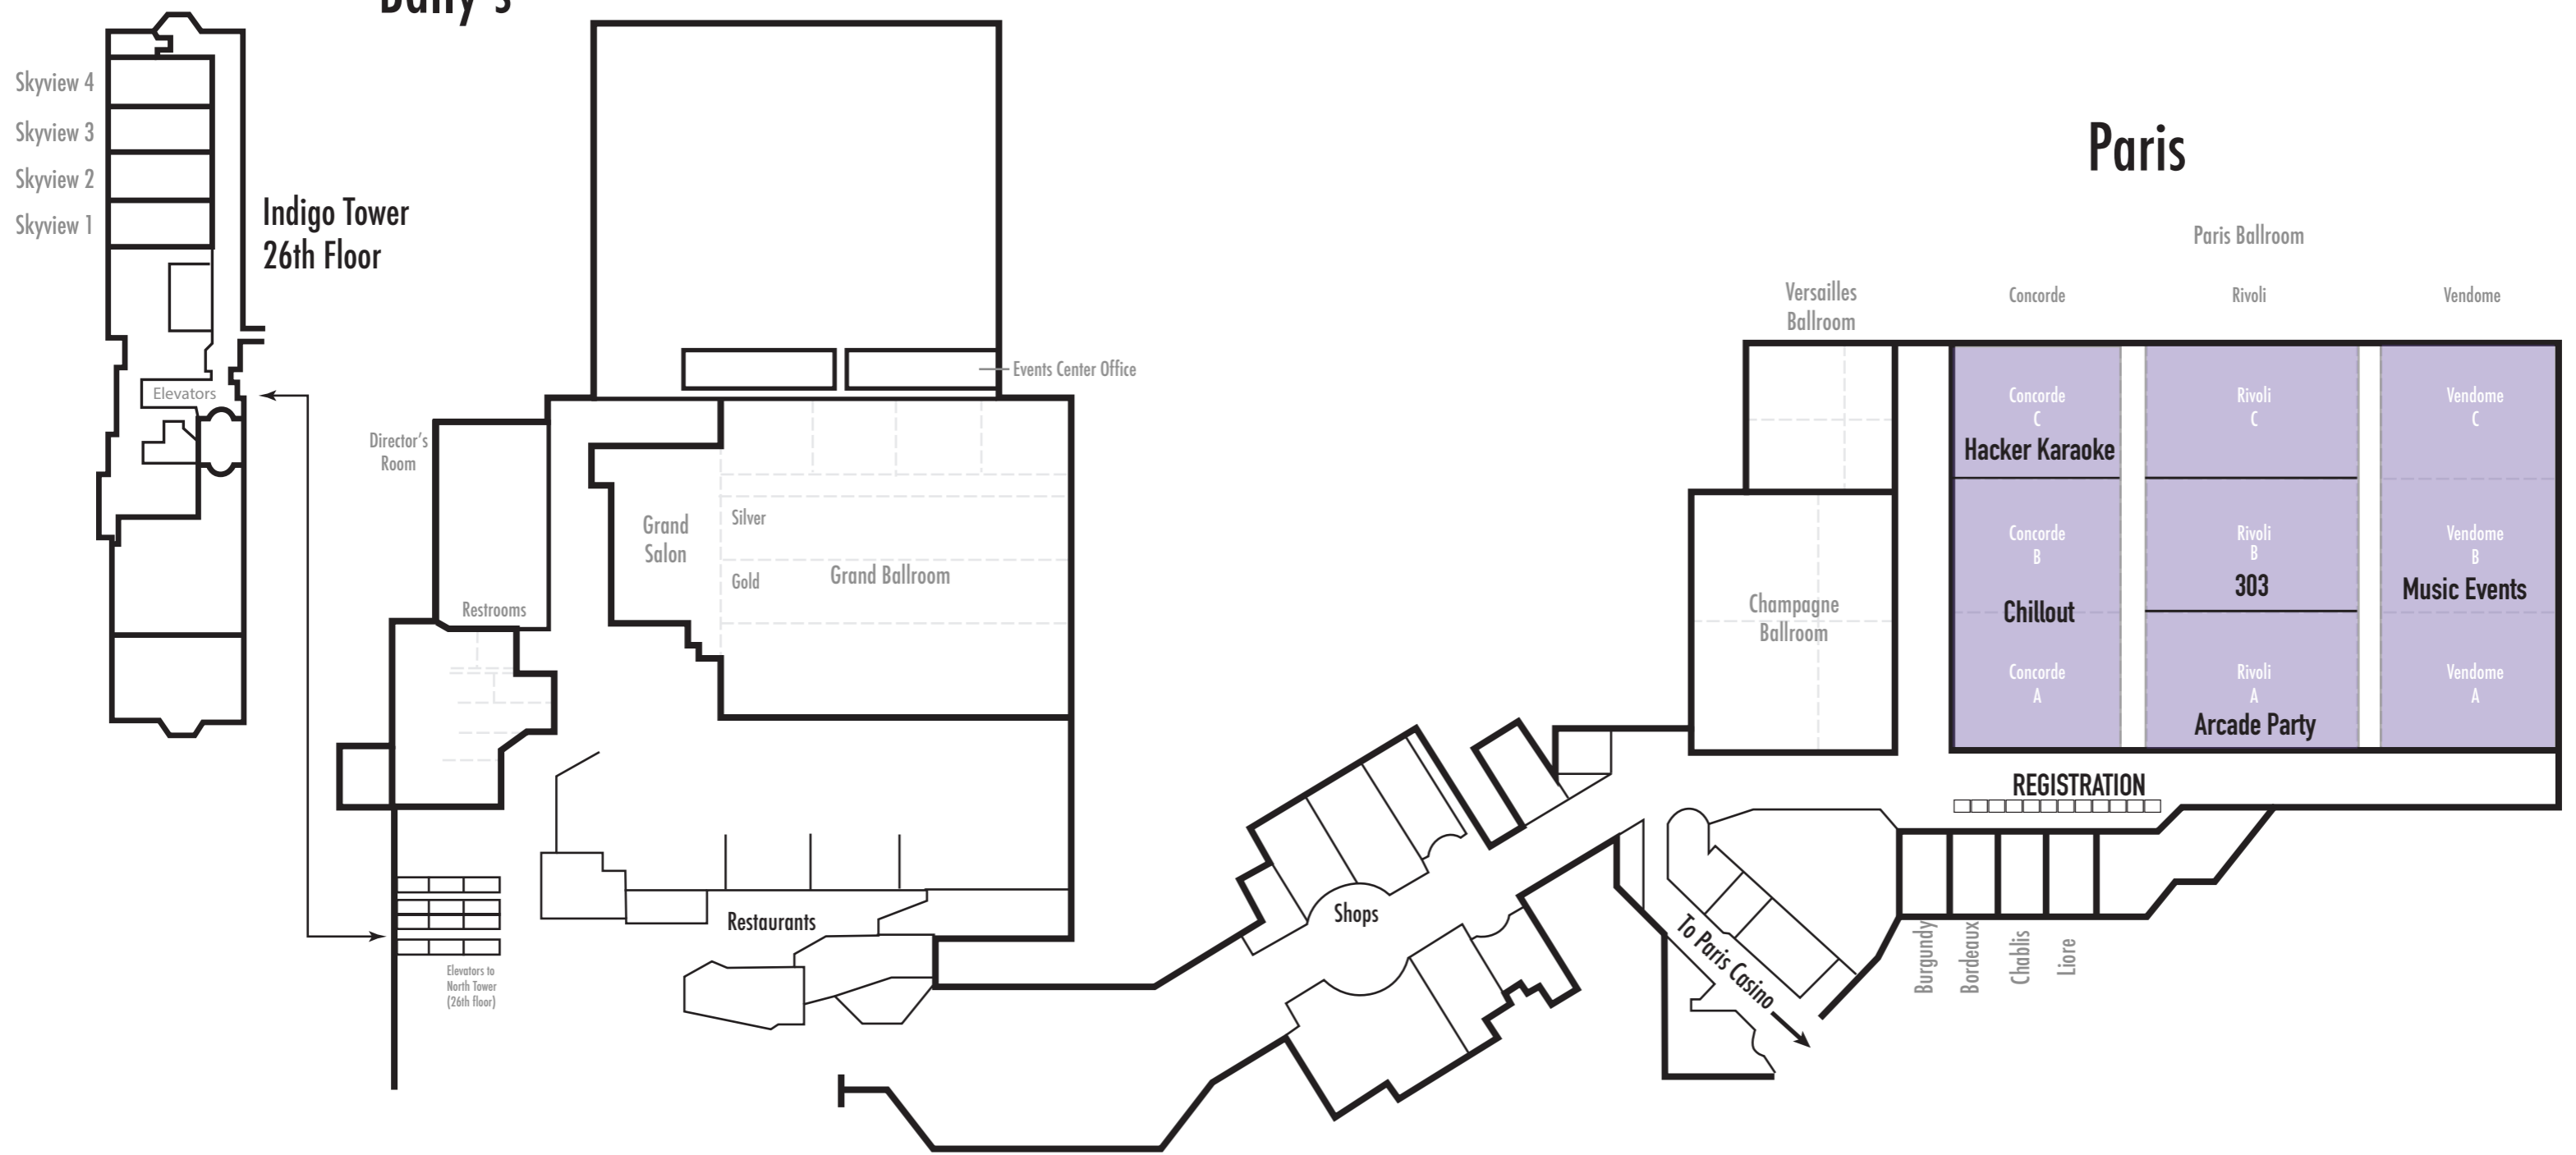

DEF CON 27 PARIS/BALLY'S SATURDAY NIGHT FLOORPLAN

Bally's

Paris

To Bally's Casino & Jubilee Tower (past Casino for Social Engineer Village & Skytalks)

Bally's Jubilee Tower - 3rd Floor Las Vegas Ballroom

Bally's Jubilee Tower - 2nd Floor Pacific Ballroom